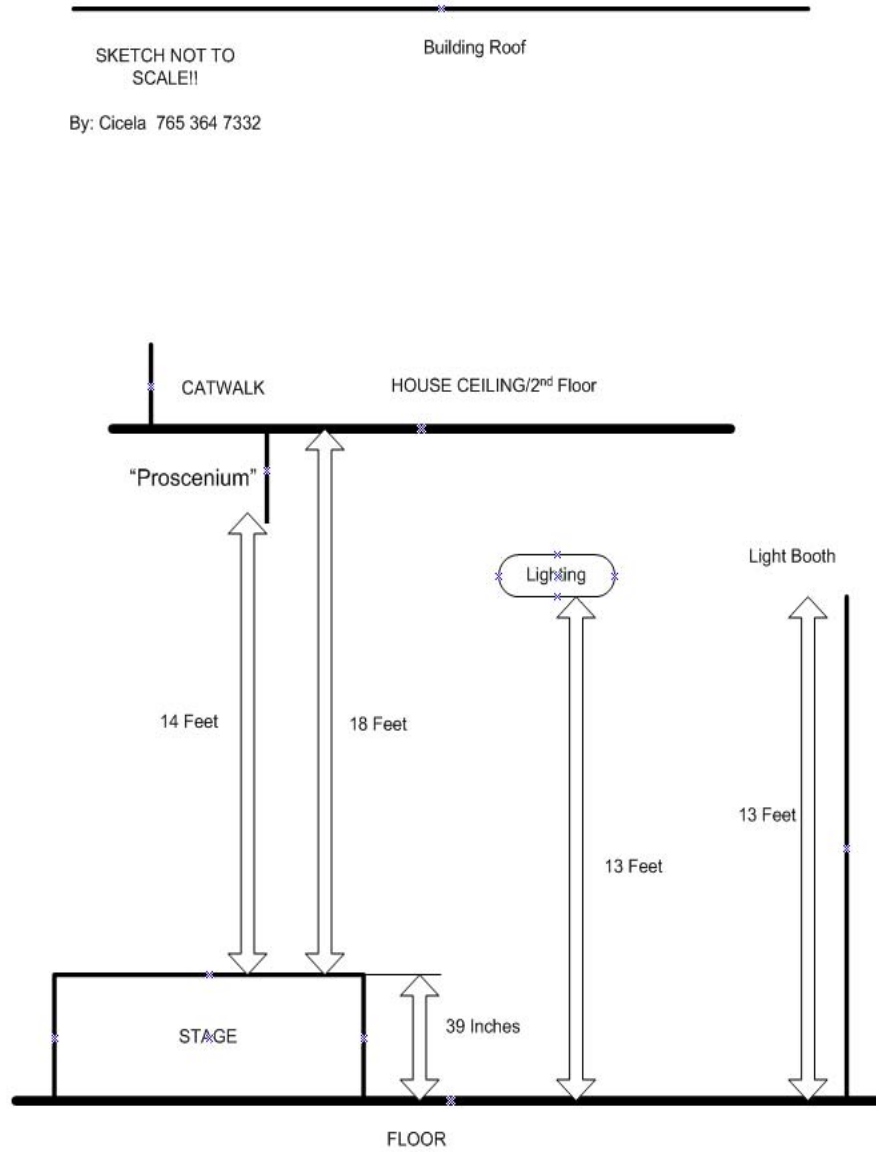

SKETCH NOT TO
SCALE!!

By: Cicela 765 364 7332

Photograph: View from
Light Booth

House 58 Feet Long and
25 Feet Wide

Stage 21 Feet Wide